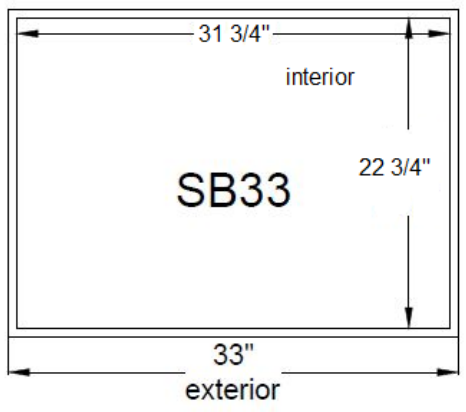

Sink Dimension Guide

Urban Effects & Décor
Sink Base Dimensions

Miralis
Sink Base Dimensions

****Sink size should not exceed interior dimensions shown in the above diagram.
If a sink cabinet has been modified in size, please verify sink size with your designer.****
Note: Above dimensions are displayed in inches.