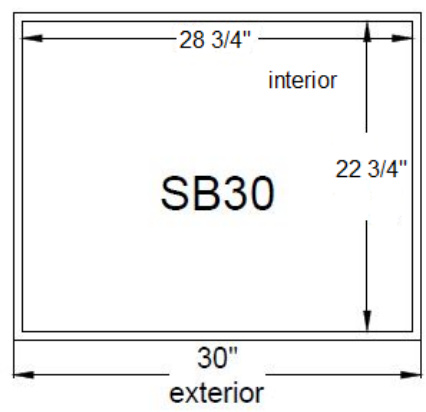

Sink Dimension Guide

Urban Effects & Décor
Sink Base Dimensions

Miralis
Sink Base Dimensions

****Sink size should not exceed interior dimensions shown in the above diagram.
If a sink cabinet has been modified in size, please verify sink size with your designer.****
Note: Above dimensions are displayed in inches.