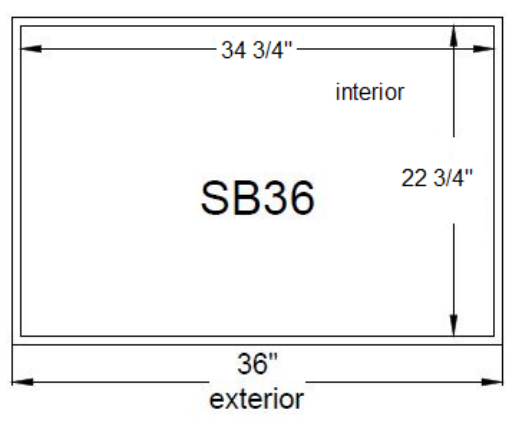

Sink Dimension Guide

Urban Effects & Décor
Sink Base Dimensions

Miralis
Sink Base Dimensions

****Sink size should not exceed interior dimensions shown in the above diagram.
If a sink cabinet has been modified in size, please verify sink size with your designer.****
Note: Above dimensions are displayed in inches.