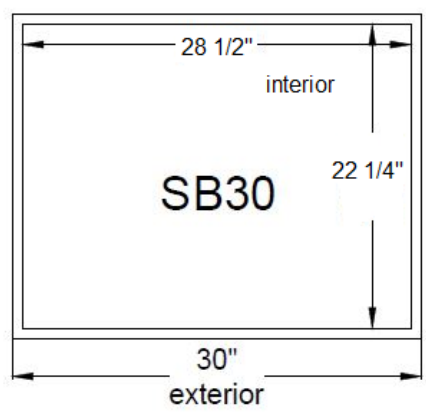

Sink Dimension Guide

Urban Effects & Décor
Sink Base Dimensions

Miralis
Sink Base Dimensions

****Sink size should not exceed interior dimensions shown in the above diagram.
If a sink cabinet has been modified in size, please verify sink size with your designer.****
Note: Above dimensions are displayed in inches.