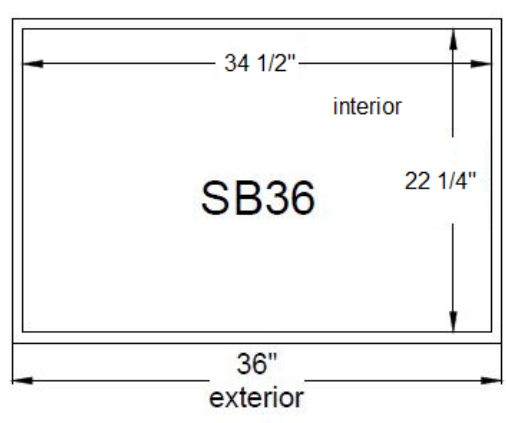

Sink Dimension Guide

Urban Effects & Décor
Sink Base Dimensions

Miralis
Sink Base Dimensions

****Sink size should not exceed interior dimensions shown in the above diagram.
If a sink cabinet has been modified in size, please verify sink size with your designer.****
Note: Above dimensions are displayed in inches.