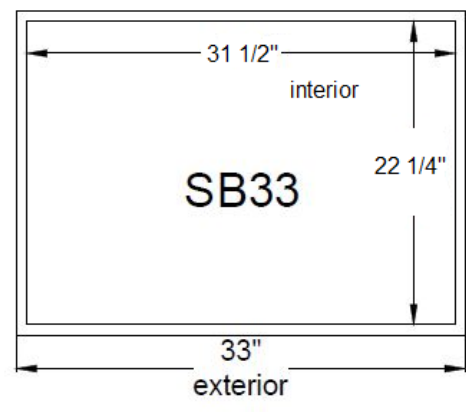

Sink Dimension Guide

Urban Effects & Décor
Sink Base Dimensions

Miralis
Sink Base Dimensions

****Sink size should not exceed interior dimensions shown in the above diagram.
If a sink cabinet has been modified in size, please verify sink size with your designer.****
Note: Above dimensions are displayed in inches.